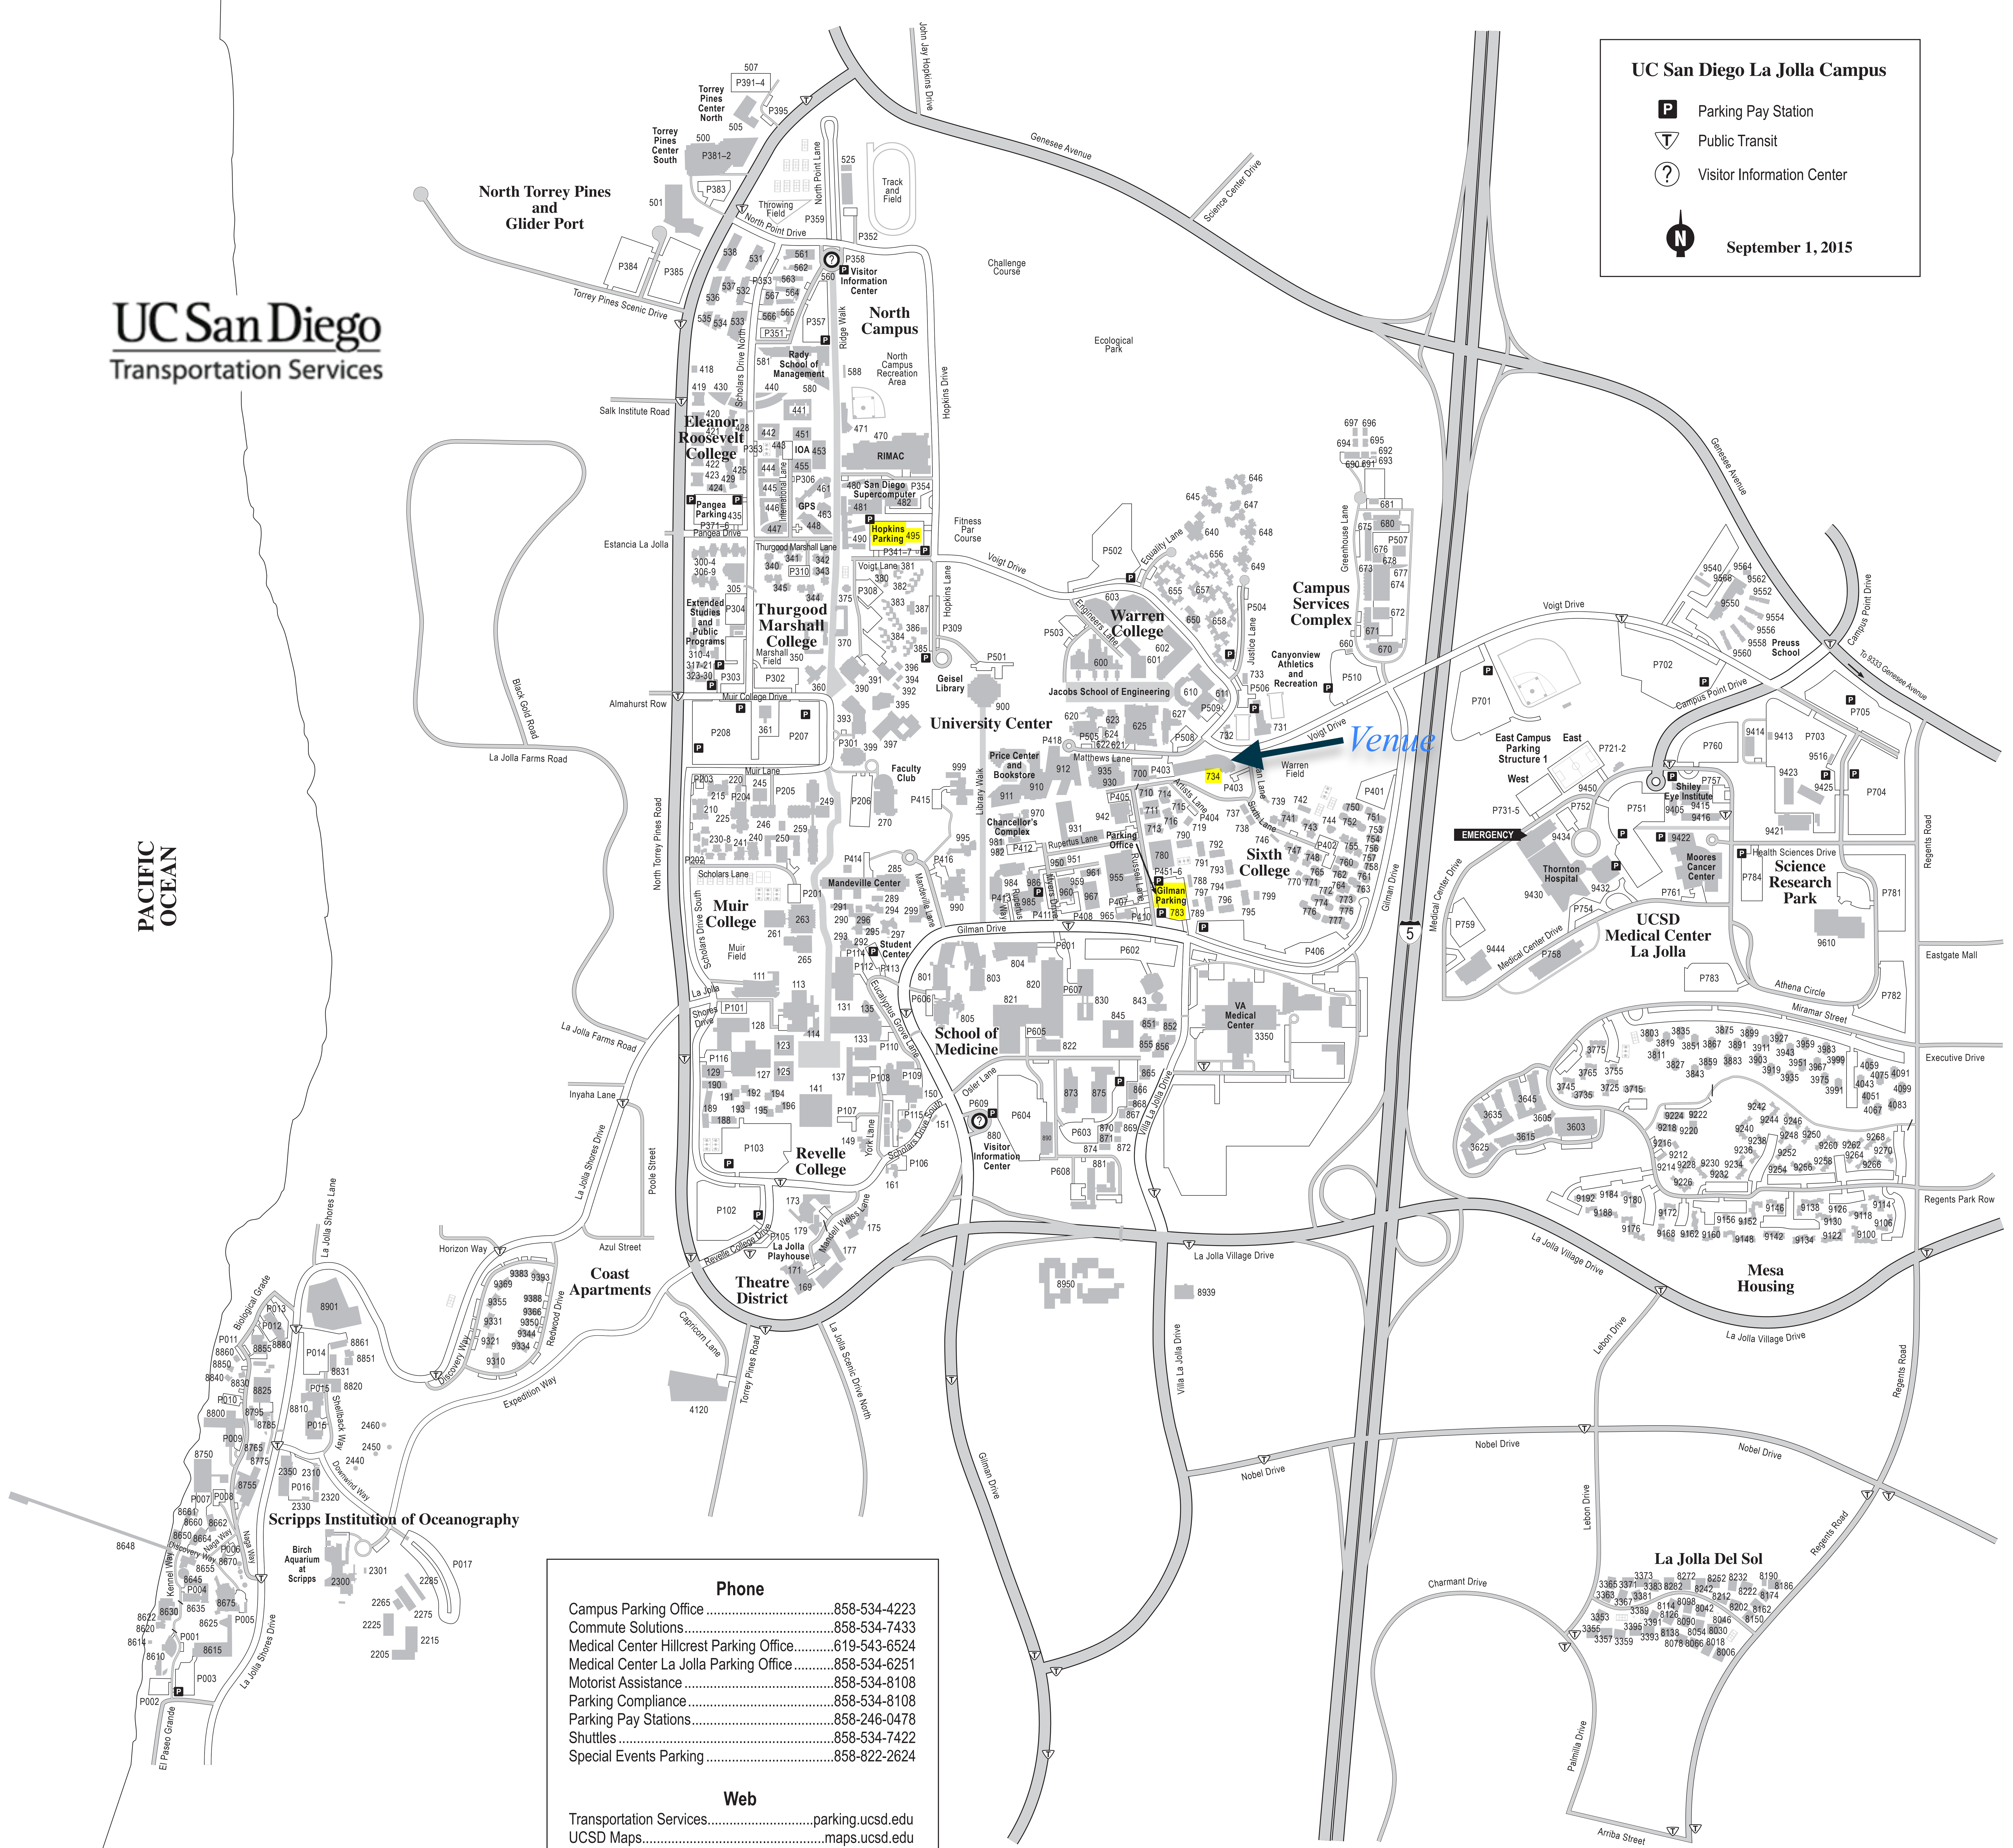

UC San Diego Transportation Services

UC San Diego La Jolla Campus

- Parking Pay Station
- Public Transit
- Visitor Information Center

September 1, 2015

PACIFIC OCEAN

Phone	
Campus Parking Office.....	858-534-4223
Commute Solutions.....	858-534-7433
Medical Center Hillcrest Parking Office.....	619-543-6524
Medical Center La Jolla Parking Office.....	858-534-6251
Motorist Assistance.....	858-534-8108
Parking Compliance.....	858-534-8108
Parking Pay Stations.....	858-246-0478
Shuttles.....	858-534-7422
Special Events Parking.....	858-822-2624

Web	
Transportation Services.....	parking.ucsd.edu
UCSD Maps.....	maps.ucsd.edu
MapLink.....	maplink.ucsd.edu

EMERGENCY

Venue

La Jolla Del Sol

3373	3272	8252	8232	8190
3386	3371	3383	8262	8242
3383	3381	8114	8098	8212
3367	3389	8126	8042	8202
3363	3395	3391	8090	8046
3365	3395	3393	8138	8054
3357	3359	3339	8078	8086
			8018	8006

Coast Apartments

9310	9310 Redwood Drive	D11
9321	9321 Discovery Way	D11
9331	9331 Discovery Way	D11
9334	9334 Redwood Drive	D11
9344	9344 Redwood Drive	D11
9350	9350 Redwood Drive	D11
9350	9350A Coast Apartments	E11
9355	9355 Discovery Way	D11
9366	9366 Redwood Drive	E11
9369	9369 Discovery Way	D11
9383	9383 Discovery Way	D11
9388	9388 Redwood Drive	E11
9393	9393 Discovery Way	E11